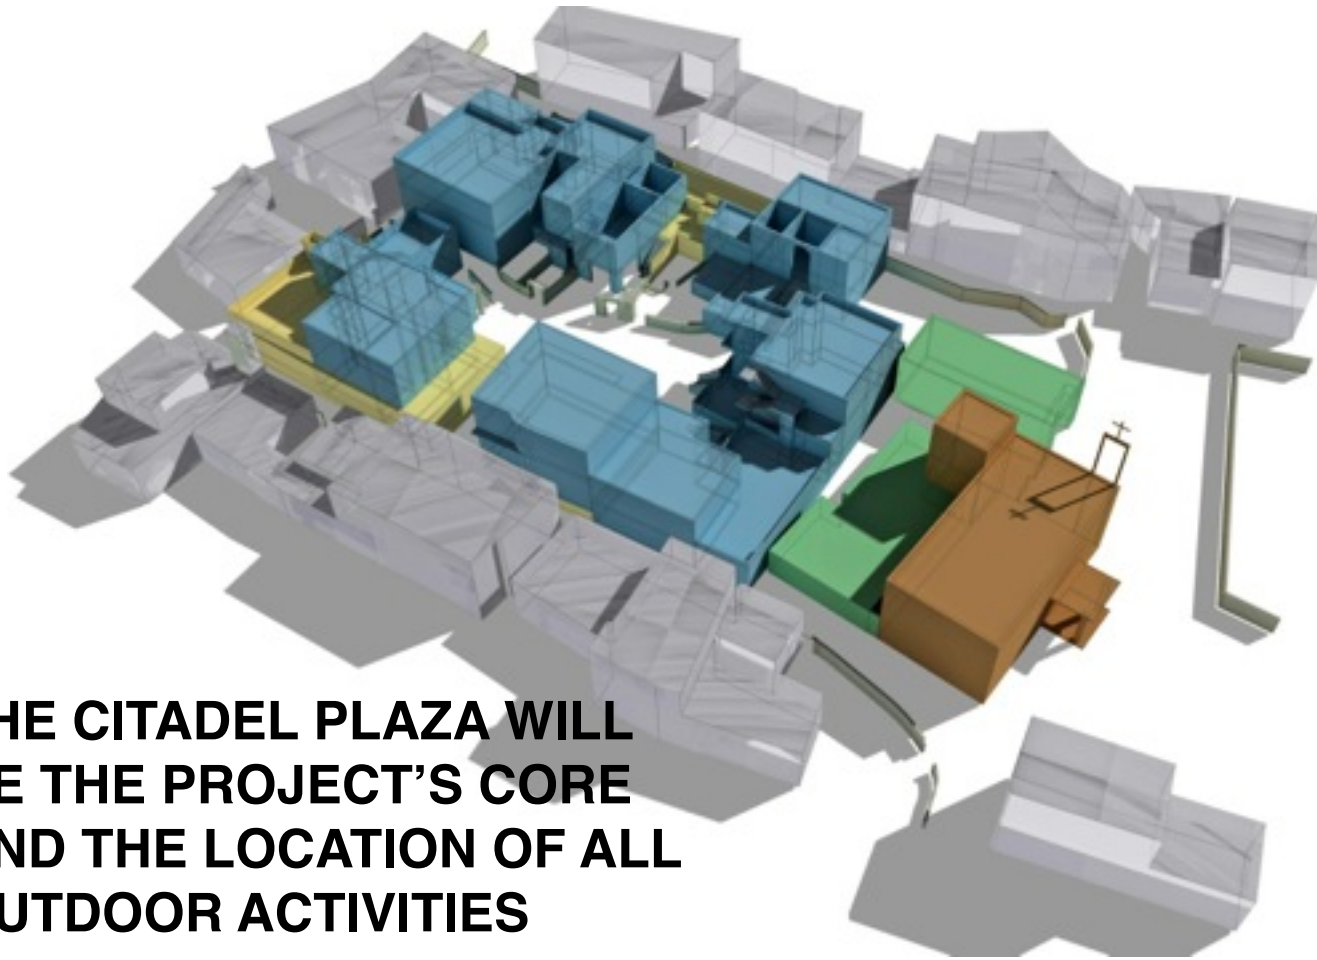

DIASPORA HOUSE

THE CITADEL LOCATION

IN THE HEART OF BATROUN

GLOBAL VIEW

THE CITADEL

AXONOMETRIC VIEW SHOWING THE CITADEL

**THE CITADEL PLAZA WILL
BE THE PROJECT'S CORE
AND THE LOCATION OF ALL
OUTDOOR ACTIVITIES**

OUTDOOR AREA:
27 s.m.

TOTAL AREA: 88 s.m.

LEBANESE-CANADIAN HOUSE ELEVATION & 3D

RESTORING OUR CITADEL... WILL BRING LIFE BACK TO IT

DIASPORA HOUSE

FUTURE MOOD

DIASPORA HOUSE

FUTURE MOOD