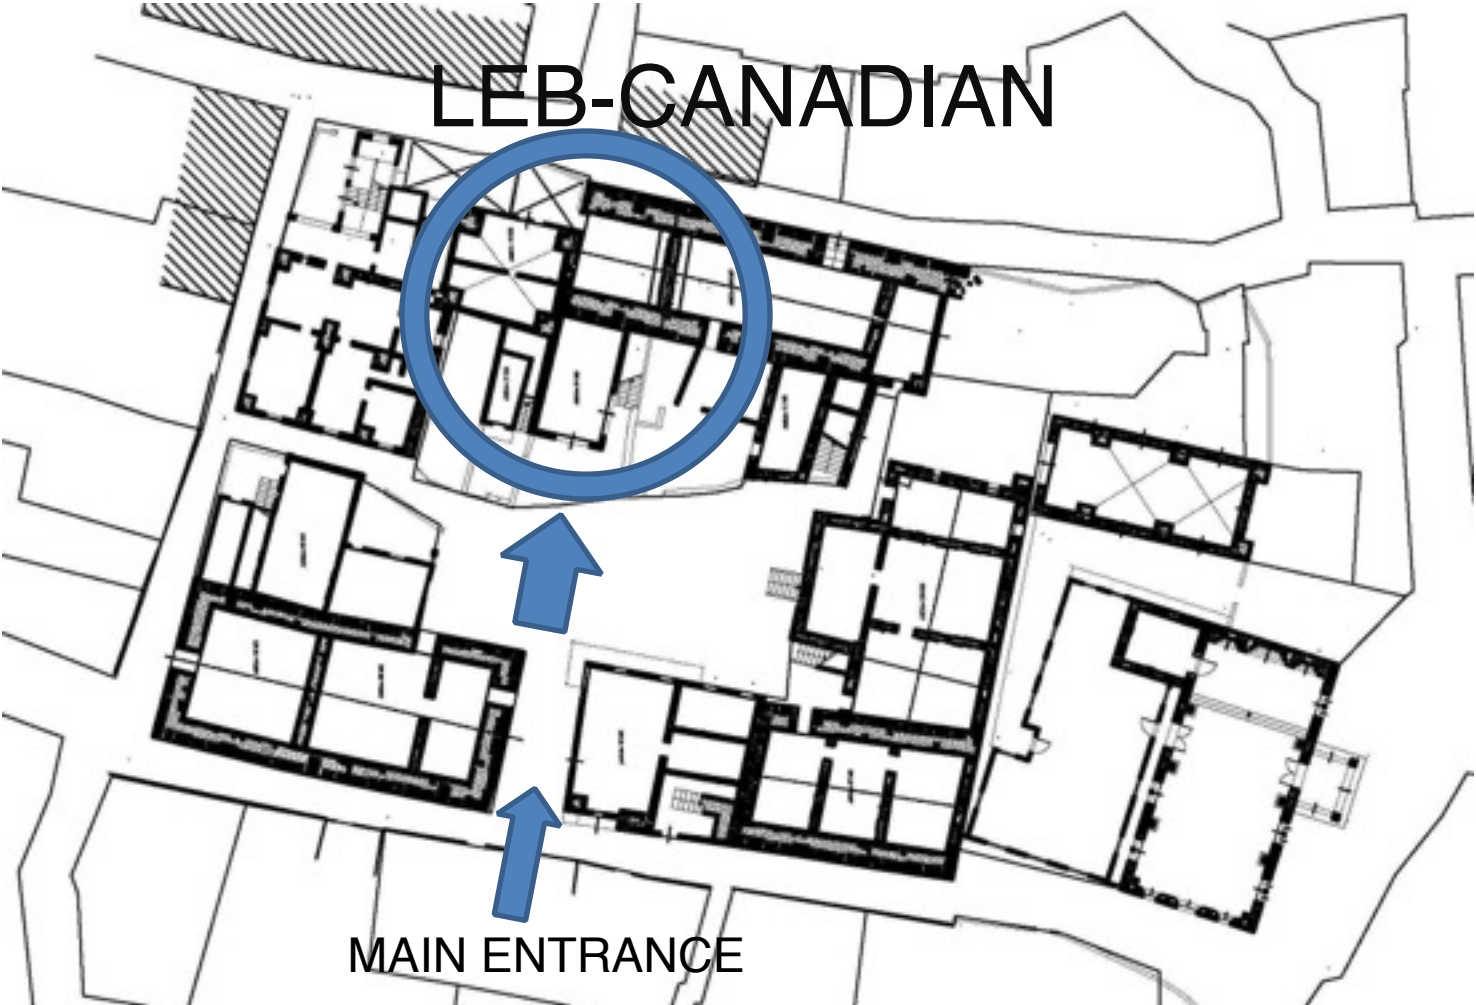

DIASPORA HOUSE

THE CITADEL LOCATION

IN THE HEART OF BATROUN

GLOBAL VIEW

THE CITADEL

AXONOMETRIC VIEW SHOWING THE CITADEL

**THE CITADEL PLAZA WILL
BE THE PROJECT'S CORE
AND THE LOCATION OF ALL
OUTDOOR ACTIVITIES**

LEBANESE-CANADIAN HOUSE PHOTOS IN-SITUE

LEBANESE-CANADIAN HOUSE PHOTOS IN-SITUE

LEBANESE-CANADIAN HOUSE PHOTOS IN-SITUE

LEBANESE-CANADIAN HOUSE GENERAL PLAN

LEBANESE-CANADIAN HOUSE PLAN DWG

INDOOR AREA:
61 s.m.

OUTDOOR AREA:
27 s.m.

TOTAL AREA: 88 s.m.

LEBANESE-CANADIAN HOUSE ELEVATION & 3D

RESTORING OUR CITADEL... WILL BRING LIFE BACK TO IT

DIASPORA HOUSE

FUTURE MOOD

DIASPORA HOUSE

FUTURE MOOD