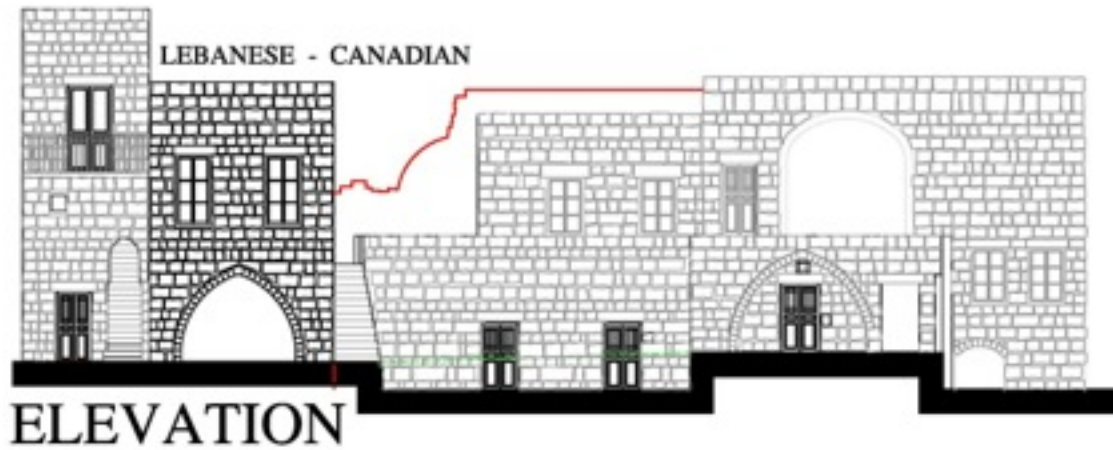

DIASPORA HOUSE

THE CITADEL LOCATION

IN THE HEART OF BATROUN

GLOBAL VIEW

THE CITADEL

AXONOMETRIC VIEW SHOWING THE CITADEL

**THE CITADEL PLAZA WILL
BE THE PROJECT'S CORE
AND THE LOCATION OF ALL
OUTDOOR ACTIVITIES**

OUTDOOR AREA:
27 s.m.

TOTAL AREA: 88 s.m.

LEBANESE-CANADIAN HOUSE ELEVATION & 3D

RESTORING OUR CITADEL... WILL BRING LIFE BACK TO IT

DIASPORA HOUSE

FUTURE MOOD

DIASPORA HOUSE

FUTURE MOOD