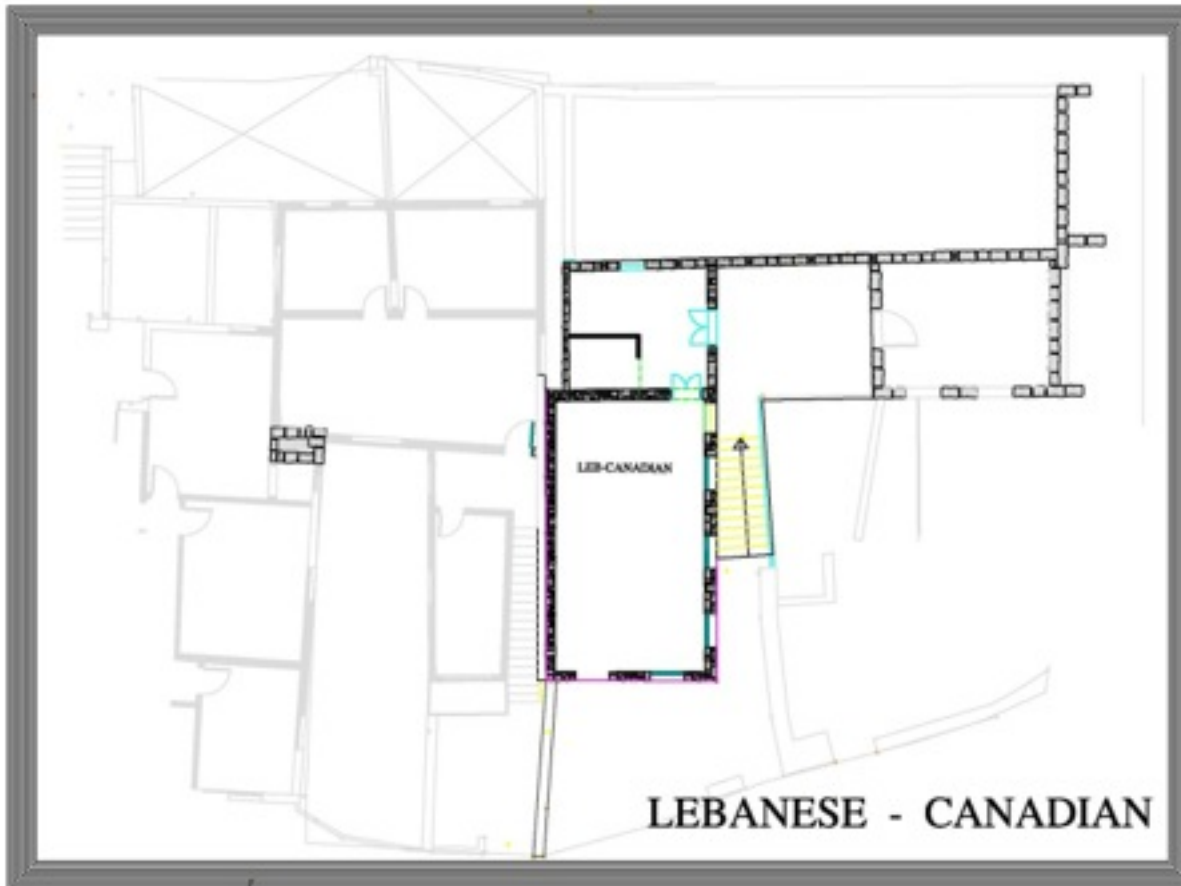

DIASPORA HOUSE

THE CITADEL LOCATION

IN THE HEART OF BATROUN

GLOBAL VIEW

THE CITADEL

AXONOMETRIC VIEW SHOWING THE CITADEL

**THE CITADEL PLAZA WILL
BE THE PROJECT'S CORE
AND THE LOCATION OF ALL
OUTDOOR ACTIVITIES**

LEBANESE-CANADIAN HOUSE PHOTOS IN-SITUE

LEBANESE-CANADIAN HOUSE PHOTOS IN-SITUE

LEBANESE-CANADIAN HOUSE PHOTOS IN-SITUE

LEBANESE-CANADIAN HOUSE GENERAL PLAN

LEBANESE-CANADIAN HOUSE PLAN DWG

INDOOR AREA:
61 s.m.

OUTDOOR AREA:
27 s.m.

TOTAL AREA: 88 s.m.

LEBANESE-CANADIAN HOUSE ELEVATION & 3D

RESTORING OUR CITADEL... WILL BRING LIFE BACK TO IT

DIASPORA HOUSE

FUTURE MOOD

DIASPORA HOUSE

FUTURE MOOD